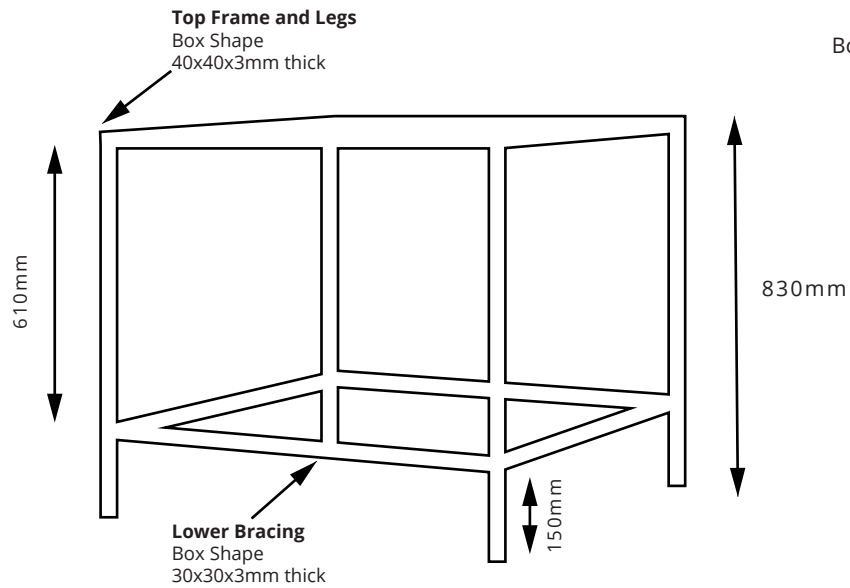

Fuego 140 Oven Stand

Side View

Bolting plates on all 4 sides with 8mm bolting holes.

Overview