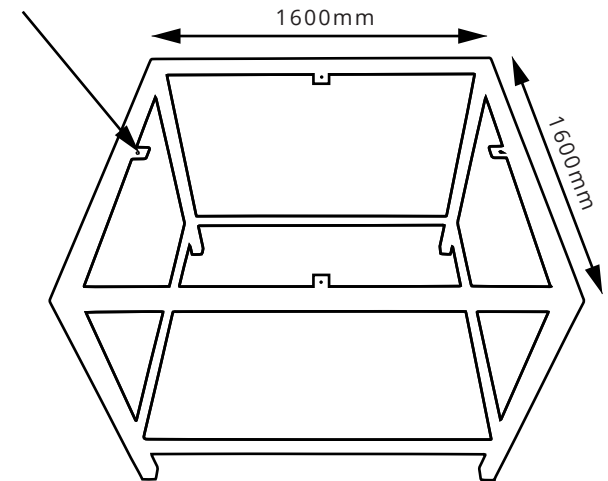

Fuego 140 Oven Stand

Side View

Bolting plates on all 4 sides with 8mm bolting holes.

Overview