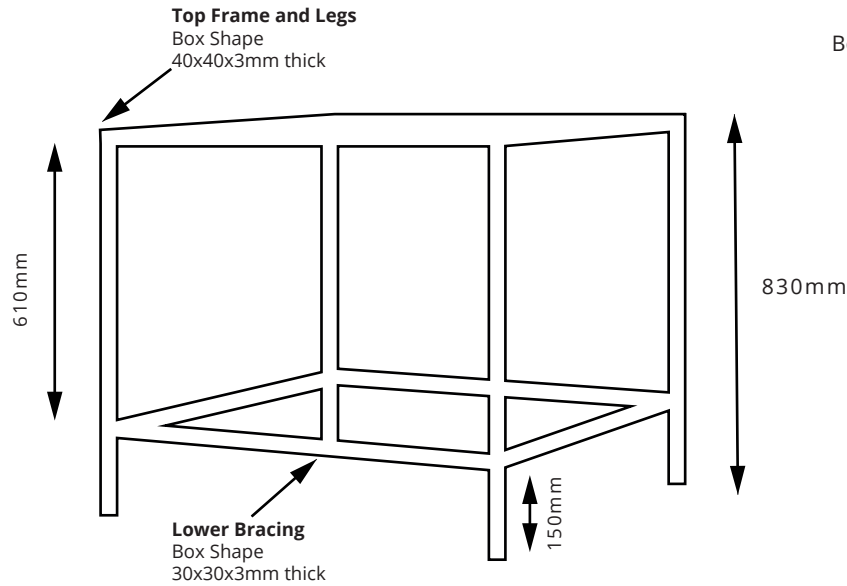

## Fuego 120 Oven Stand

Side View

Bolting plates on all 4 sides with 8mm bolting holes.

Overview