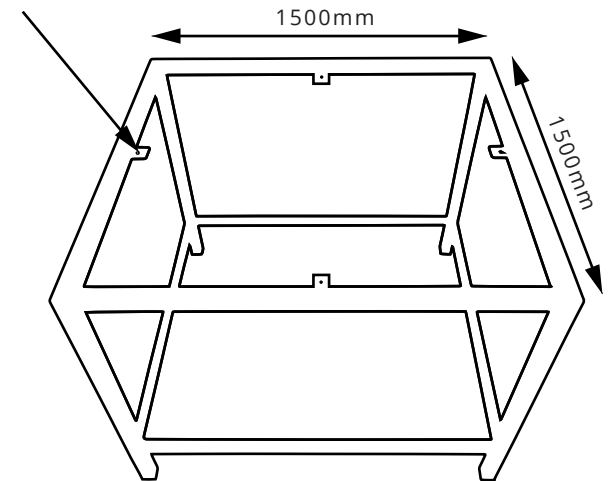

## Fuego 120 Oven Stand

Side View

Bolting plates on all 4 sides with 8mm bolting holes.

Overview