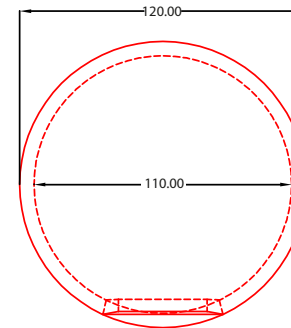

Front View

Side View

Overhead View

External Dimensions Fuego Wood-Fired Oven 120

Internal Dimensions Fuego Wood-Fired Oven 120