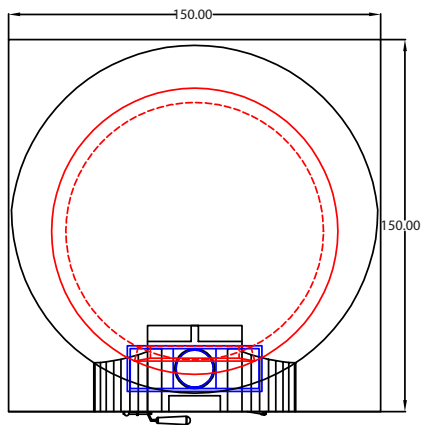

Front View

Side View

Overhead View

External Dimensions Fuego Wood-Fired Oven 120

Internal Dimensions Fuego Wood-Fired Oven 120