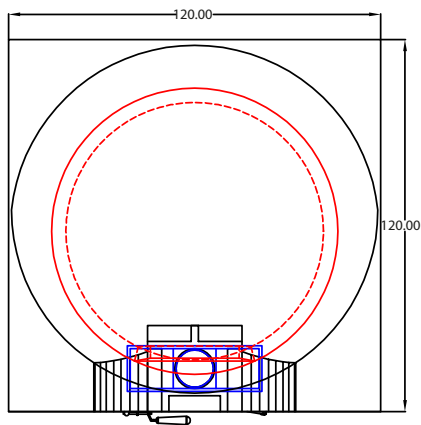

Front View

Side View

Overhead View

External Dimensions Fuego Wood-Fired Oven 90

Internal Dimensions Fuego Wood-Fired Oven 90

Internal Oven Flue

Front View

Side View

Overhead View

Oven Door