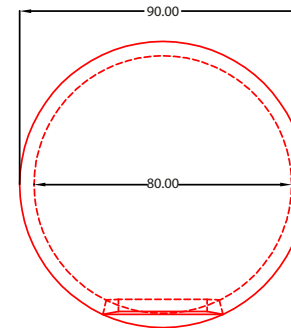

Front View

Side View

Overhead View

External Dimensions Fuego Wood-Fired Oven 90

Internal Dimensions Fuego Wood-Fired Oven 90

Internal Oven Flue

Front View

Side View

Overhead View

Oven Door